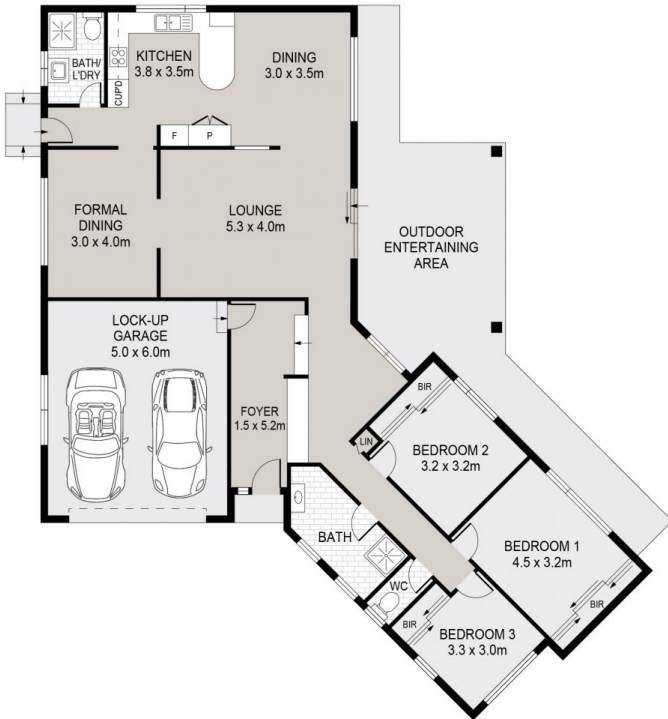

1 Wollondilly Place, Sylvania Waters

Greig
Property Agents