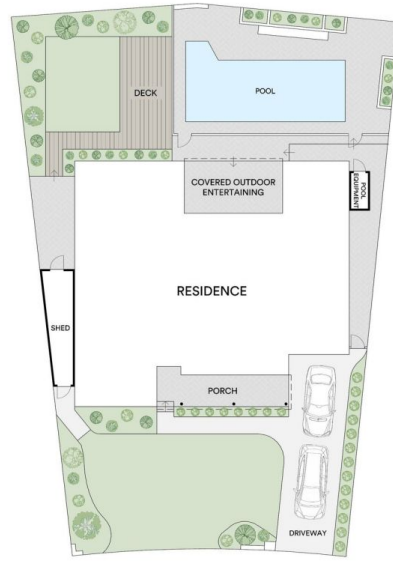

CORDEAUX CRESCENT