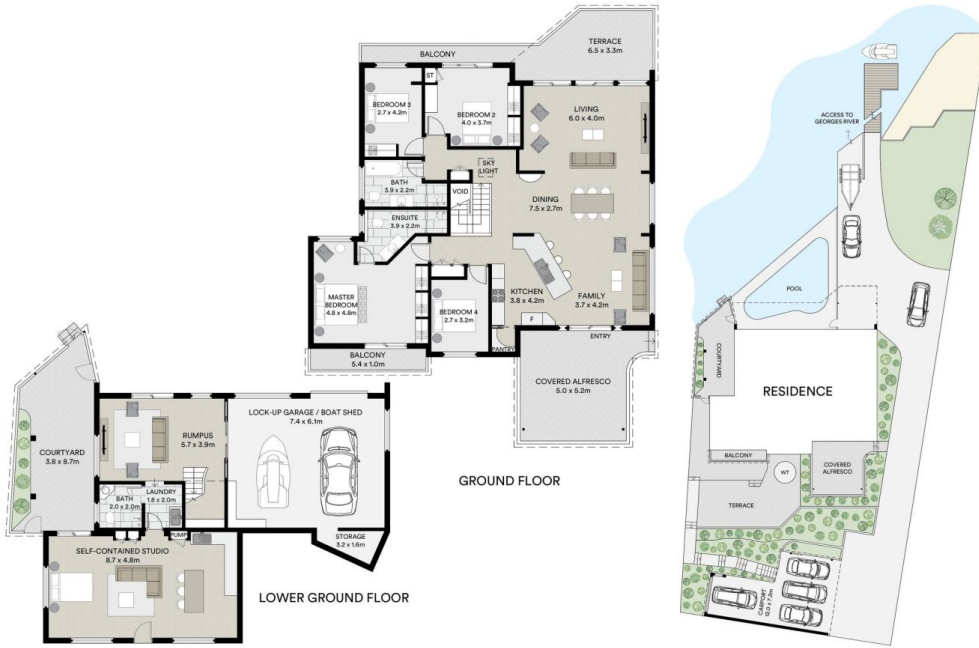

David Greig
0414666559

0 2 4 6 8 10 INTERNAL AREA : 308 M²
LAND AREA : 954 M²